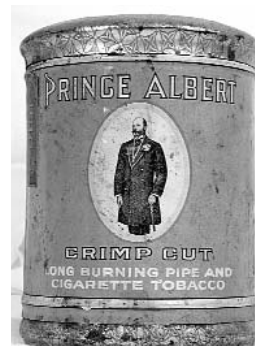

2760. Tobacco. **Pig-Tail Crooks Cigar advertisement piece**. Ad is mounted on poster board, or material of similar gauge. Yellow banner and yellow print on red background. Est. \$50-150

Lot 2754 and 2753, respectively

2761. Tobacco. **Napoleon Cigar advertisement.** Vibrant colors, featuring an illustration of Napoleon at the left. Yellow background with red lettering. Est. \$50-75

2762. Tobacco. **Penn's Sun-Cured Cigar tin.** "Penn's Spells Quality" with an illustration of a quill tip. Yellow background with red and black lettering. One side bears a testimony of quality. Est. \$50-100

2763. Tobacco. **Pipe and pipe case, c. 1900.** Both pieces were made by A.B.C. of London. The pipe has a wood body. The case is made of leather. Est. \$25-75

2764. Tobacco. **Black Cat Cigarette Tobacco Tin.** Round can, with embossed lid of two Indians in flanking a tobacco plant. The body of the can has a yellow background with a portrait of a "black cat". Parts of the original weight stamps still present. 6" tall with an 8" diameter. Est. \$50-100

2765. Tobacco. **Prince Albert Crimp Cut Cigarette Tobacco.** Nice, ornate design on lid and at bottom. The front of the can features an illustration of Prince Albert. Gilt design and lettering on red background. The back give pledge of quality, "Does not bite the tongue.". Est. \$25-50